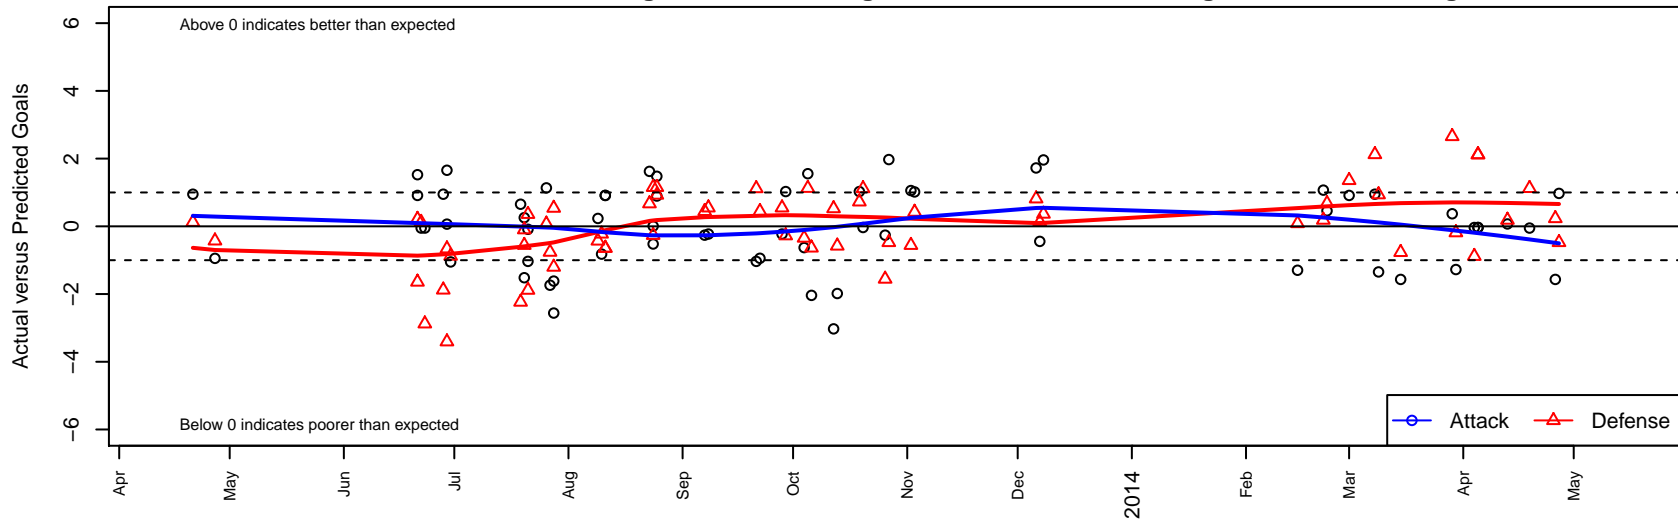

## Eastside Timbers Red B99

Dots are actual minus expected GF (blue circles) and GA (red triangles).  
Blue line is smoothed change in attack strength. Red is smoothed change in defense strength.

	date	home		away		venue	pred.home	pred.away
26960	2014-04-27	BSC Portland Black B99	1	Eastside Timbers Red B99	5	OYS State Cup B99	0.525	4.03
26793	2014-04-26	Academia Leon B99	1	Eastside Timbers Red B99	0	OYS State Cup B99	1.233	1.57
26615	2014-04-19	Eastside Timbers Red B99	1	Westside Timbers Copa B99	1	OYS State Cup B99	1.051	2.12
26372	2014-04-13	Eastside Timbers Red B99	3	Bend FC Timbers Red B99	1	OYS State Cup B99	2.930	1.19
25753	2014-04-05	Capital FC Timbers Red Galacticos B99	0	Eastside Timbers Red B99	1	FWRL B99 U14 Premier Round 1	2.117	1.03
25765	2014-04-05	Capital FC Timbers Red Galacticos B99	0	Eastside Timbers Red B99	1	Spr OYS PTT B99 Timbers Premier	2.117	1.03
25576	2014-04-04	Eastside Timbers Red B99	1	Capital FC Timbers Red Galacticos B99	3	FWRL B99 U14 Premier Round 1	1.035	2.12
25545	2014-03-30	FC Alliance A B99	1	Eastside Timbers Red B99	0	FWRL B99 U14 Premier Round 1	0.815	1.28
25493	2014-03-29	Eastside Timbers Red B99	1	WFC Black B99	0	FWRL B99 U14 Premier Round 1	0.629	2.66
24720	2014-03-15	Eastside Timbers Red B99	0	Academia Leon B99	2	Spr OYS PTT B99 Timbers Premier	1.568	1.23
24325	2014-03-09	Santos FC Cruzeiro B99	0	Eastside Timbers Red B99	0	Spr OYS PTT B99 Timbers Premier	0.936	1.35
24080	2014-03-08	Westside Timbers Copa B99	0	Eastside Timbers Red B99	2	Spr OYS PTT B99 Timbers Premier	2.123	1.05
23560	2014-03-01	Eastside Timbers Red B99	3	Westside Timbers Samba B99	0	Spr OYS PTT B99 Timbers Premier	2.087	1.36
23312	2014-02-23	Santos FC Chivas B99	0	Eastside Timbers Red B99	3	Spr OYS PTT B99 Timbers Premier	0.677	2.54
23078	2014-02-22	Eastside Timbers Red B99	4	Bend FC Timbers Red B99	1	Spr OYS PTT B99 Timbers Premier	2.930	1.19
22541	2014-02-15	Eastside Timbers Red B99	0	WFC America B99	1	Spr OYS PTT B99 Timbers Premier	1.297	1.08
20665	2013-12-08	Eastside FC Red B99	1	Eastside Timbers Red B99	4	FWRL B99 U14 Premier Round 1	1.364	2.04
20614	2013-12-07	PacNW Maroon B99	1	Eastside Timbers Red B99	1	FWRL B99 U14 Premier Round 1	1.127	1.45
20555	2013-12-06	Eastside Timbers Red B99	3	FC Alliance A B99	0	FWRL B99 U14 Premier Round 1	1.276	0.81
17303	2013-11-03	Eastside Timbers Red B99	6	Corvallis United Reign B99	0	OPL Premier Division U14	4.984	0.42
16919	2013-11-02	Pacific FC Rapids B99	1	Eastside Timbers Red B99	4	OPL Premier Division U14	0.442	2.94
16269	2013-10-27	Eastside Timbers Red B99	6	BSC Portland Black B99	1	OPL Premier Division U14	4.028	0.53
16021	2013-10-26	Eastside Timbers Red B99	4	THUSC Argon B99	2	OPL Premier Division U14	4.261	0.44
15382	2013-10-20	Eastside Timbers Red B99	1	Capital FC Timbers Red Galacticos B99	1	OPL Premier Division U14	1.035	2.12
15095	2013-10-19	Eastside Timbers Red B99	5	ETFC Celtic Black -was Blue B99	0	OPL Premier Division U14	3.973	0.72
14433	2013-10-13	Corvallis United Reign B99	1	Eastside Timbers Red B99	3	OPL Premier Division U14	0.421	4.98
14052	2013-10-12	BSC Portland Black B99	0	Eastside Timbers Red B99	1	OPL Premier Division U14	0.525	4.03
13372	2013-10-06	Eastside Timbers Red B99	0	Eastside FC Red B99	2	FWRL B99 U14 Premier Round 1	2.039	1.36